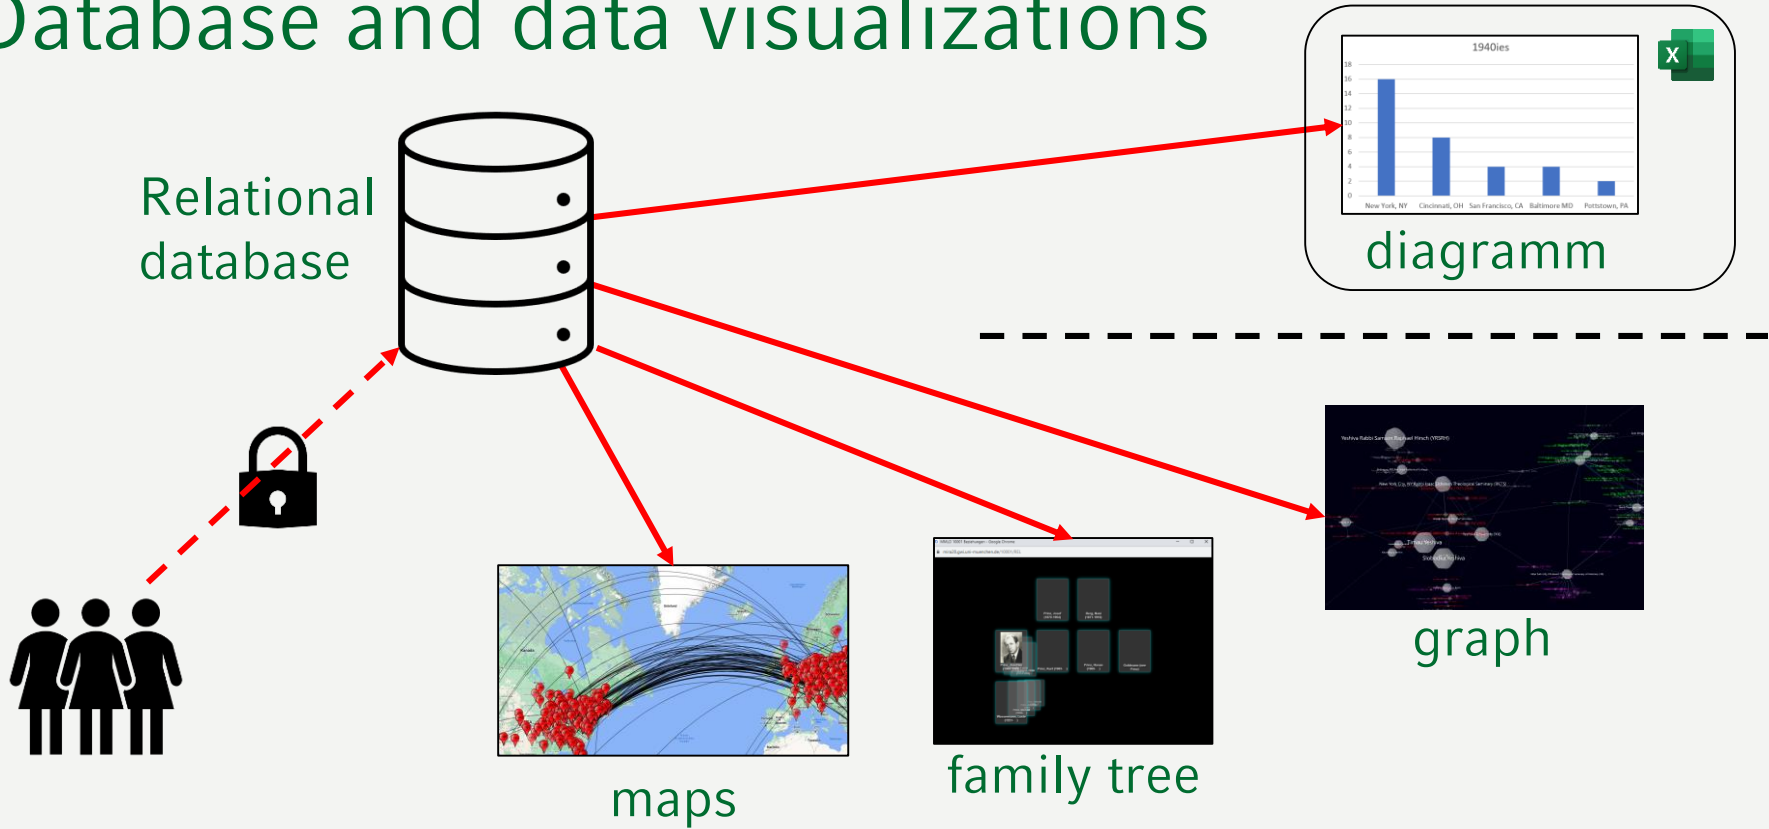

Relational Data Model

Altmann, Alexander

b 6 April 1906 Kaschau/Kassa/Kosice (Austria, CSR, Slov), **d** 6 June 1987 Boston, MA

- **Family Members**
  - **P** Altmann, Adolf and Malwine (nee Weisz) **B** Erwin (* 1908, 1940 emigr. US); Manfred (* 1914, 1939 emigr. to GB)
- **Curriculum Vitae**
  - Germany (before emigration)
    - **Birth** 1906 Kaschau/Kassa/Kosice (Austria, CSR, Slov)
    - **Higher Education** 1925–1931 (ca. 1925-1931) Univ. Berlin and RS, Berlin
    - **Degrees** 1925 Abitur, Apostelgymnasium, Cologne, Köln
    - 1931 rb. exam and ordination, RS, Berlin
    - 1931 PhD, Univ. Berlin
    - **Occupation** 1931–1938 rb., synagogue in Passauer Str., Berlin
  - Emigration
    - **Departure from Germany** 1938

PERSONS									
id_persons	name	forename	sex	date_of_birth	place_of_birth	date_of_death	place_of_death	id_mother	id_father
1	Altmann	Alexander	m	1906-04-06	1	1987-06-06	2		3
2	Weisz	Malwine	f						
3	Altmann	Adolf	m						

PLACES			
id_places	name	latitude	longitude
1	Kaschau	48,720278	21,255833
2	Boston	42,357778	-71,059444

EVENTS				
id_events	id_persons	date	description	source
1	1	1906-04-06	Birth	
2	1	1925--	Abitur (A level)	
3	1	1938--	Departure from Germany	Letter to X
4	1	1987-06-06	Death	

Database and data visualizations

<https://mira.gwi.uni-muenchen.de/>

[(https://mira20.gwi.uni-muenchen.de/)](https://mira20.gwi.uni-muenchen.de/)

Development: Dr. Gerhard Schön