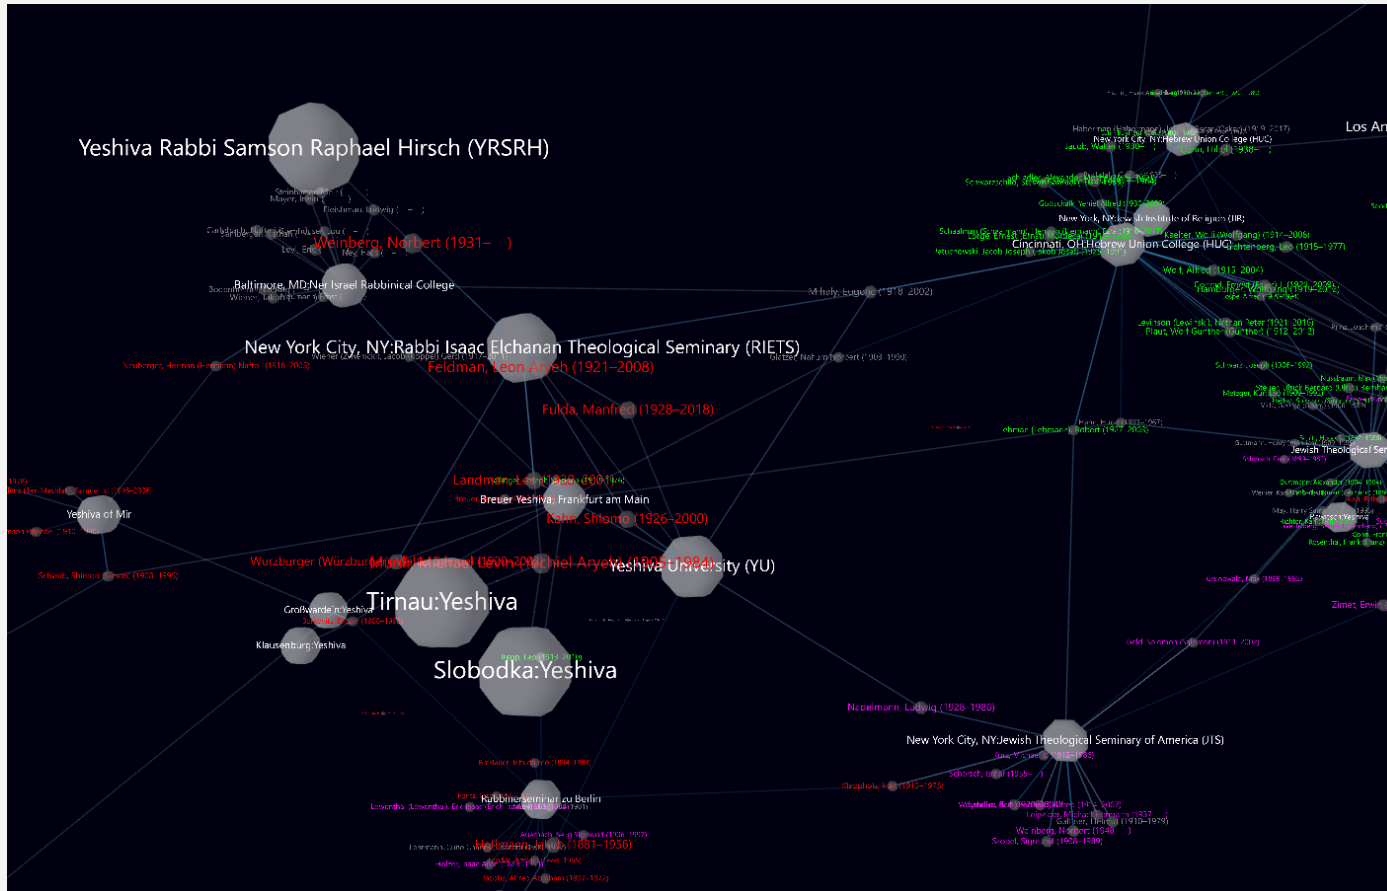

United States (and Canada)

Age at Entry ca. 53

Assistance Brandeis University

Membership LBI

AOS

Comprehensive map (under construction)

<https://mira.geschichte.lmu.de/various/visumira.php>

(preliminary address; map may be moved to another address!)

partners → Prinz, Joachim (1902-1988)

parents → Prinz, Josef (1870-1954), Berg, Nani (1871-1916)

siblings → Prinz, Kurt (1903-), Prinz, Hanan (1905-), Goldmann (nee Prinz)

children → Prinz, Deborah (1922-), Prinz, Jonathan (1927-), Prinz, Michael (1933-), Wassermann, Lucie (1931-)

<https://mira20.gwi.uni-muenchen.de/10001/REL>
 (preliminary address; map may be moved to another address!)

Graph

<https://mira.geschichte.lmu.de/various/vasmira.html>
 (preliminary address; map may be moved to another address!)